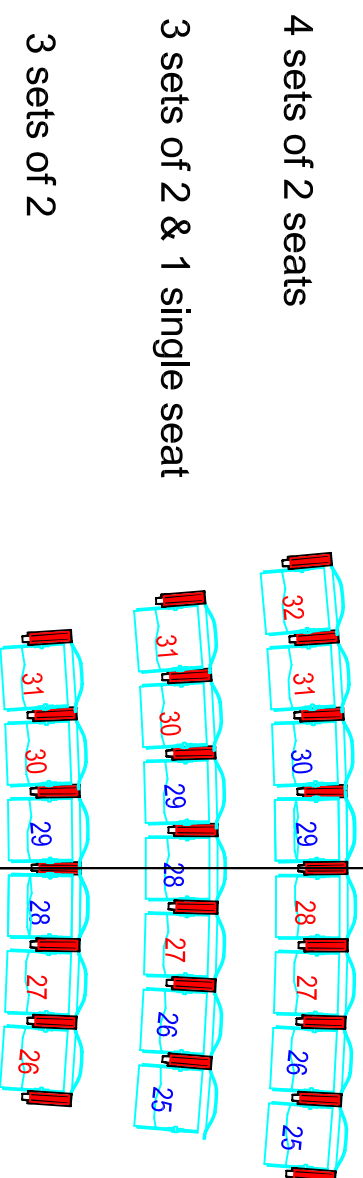

WMC Cardiff FOH mixing position

Centre Line

ROW M Total depth when removed 90cm

ROW L Total depth when removed 190cm

ROW K Total depth when removed 280cm

Each double seat measures 105cm wide

Row L 27 is a single seat 53cm wide

Row L 27 is a single seat 53cm wide

Maximum width at rear 420cm

Maximum width at front 315cm